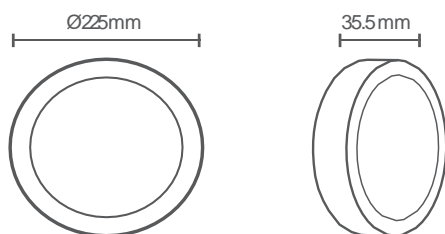

TECHNICAL INFORMATIONS

LED PAINEL SUPERFÍCIE 18W

Warm white

Neutral white

Cool white

Painel de superfície redondo, ideal para tetos e paredes.

Ref. 34167079 (3000K) | 34167080 (4000K) | 34167081 (6000K)

REFERENCE

Led Type	SMD
Mounting Type	Surface
Body Material	Aluminium
Housing Colour	White
Body Shape	Round
Nominal Lifetime /EOL end of life)	25000hrs
Dimmable	NO

DIMENSION & WEIGHT

Lenght	Ø225mm
Width	Ø225mm
Height	35.5mm
Weight	0.500Kg
Cut-Out	

PHOTOMETRICAL DATA

Total Luminous Flux	1530 | 1580 | 1630lm
Luminous Efficacy	90lm/W
Beam Angle	120°
Colour Temperature	3000K | 4000K | 6000K
Colour Rendering Index	>70
Colour Consistency	<=6
UGR	

ELECTRICAL AND OPERATING DATA

Nominal Wattage	18W
Nominal Voltage	85-265V
Operating Frequency	50/60Hz
Power Factor	>0.9
Operating Temperature	-20°C to +40°C

ENERGY LABEL & STANDARS

Energy Label	A+
Energy Consumption KWH/1000H	18kWh
Type of Protection	IP40
Protection Class	II
Protection Class IK (shock resistance)	

CERTIFICATIONS

2014/30/EU (EMC Directive)	YES
2014/35/EU (LVD Directive)	YES
ROHS	YES
ENEC	YES
Warranty	2 YEARS

SIZE

BEAM ANGLE