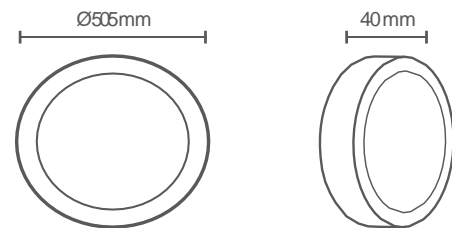

TECHNICAL INFORMATIONS

PAINEL SUPERFÍCIE REDONDO 36W BRANCO

Warm white

Neutral white

Cool white

Ref. 40254668 (3000K) | 40254669 (6000K)

REFERENCE		DIMENSION & WEIGHT		PHOTOMETRICAL DATA	
LED Type	SMD	Lenght	Ø505mm	Total Luminous Flux	2700Lm
Mountig Type	Surface	Width	Ø505mm	Luminous Efficacy	75Lm/W
Body Material	Aluminium/PC	Height	40mm	Beam Angle	180°
Housing Colour	White	Weight	1.930Kg	Colour Temperature	3000K 6000K
Body Shape	Round	Packaging Unit		Colour Rendering Index	>80
LGP	PS			Colour Consistency	<=6
Nominal Lifetime (EOL end of life)	30000H			UGR	
Dimmable	NO				

SIZE

BEAM ANGLE