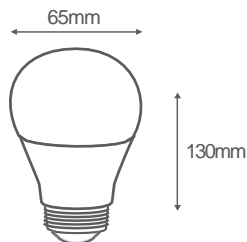

TECHNICAL INFORMATIONS

LÂMPADA LED E27 A65 15W

Warm white

Neutral white

Cool white

Lâmpada LED de design clássico com elevada eficiência e ângulo de abertura de 230°

Ref. 34167410 (3000K) | 34167411 (4000K) | 34167412 (6500K)

REFERENCE		DIMENSION & WEIGHT		PHOTOMETRICAL DATA	
Lamp Base	E27	Diameter	Ø65mm	Total Luminous Flux	1200 1300 1400Lm
Lamp Type	A65	Length	130mm	Luminous Efficacy	90Lm/W
Nominal Lifetime (EOL end of life)	25.000H	Weight	0.080kg	Beam Angle	230°
Switching Cycle (times)	15.000X			Colour Temperature	3000K 4000K 6500K
Dimmable	NO			Colour Rendering Index	>80
Mercury Free	YES			Colour Consistency	<=6

SIZE

BEAM ANGLE