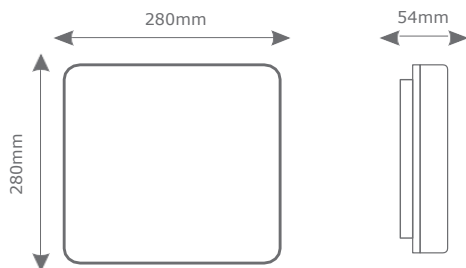

TECHNICAL INFORMATIONS

APLIQUE LED 12W 4500K IP54 BRANCO

Aplique de Parede/Teto com luz direta Backlist

Ref. 34167879

REFERENCE		DIMENSION & WEIGHT		PHOTOMETRICAL DATA	
LED Type	SMD	Lenght	205mm	Total Luminous Flux	840lm
Base	SMD	Width	54mm	Luminous Efficacy	70lm/W
Body Material	ABS & PC	Height	105mm	Beam Angle	120°
Surface/Recessed	Surface	Packaging Unit	1 pcs	Colour Temperature	4500K
Housing Colour	White	Gross Weight		Colour Rendering Index	>80
Nominal Lifetime (EOL end of life)	30000h	Volume		Colour Consistency	
Dimmable	NO				

SIZE

BEAM ANGLE