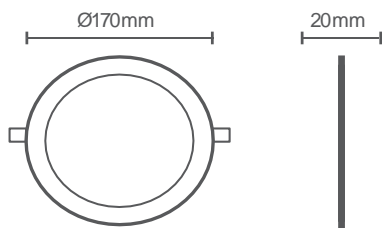

TECHNICAL INFORMATIONS

LED PAINEL ENCASTRAR 12W

Warm white

Neutral white

Cool white

Painel de Encastrar redondo, ideal para tetos falsos com altura limitada.

Ref. 34167058 (3000K) | 34167059 (4000K) | 34167060 (6500K)

REFERENCE

Led Type	SMD
Mounting Type	Recessed
Body Material	Aluminium
Housing Colour	White
Body Shape	Round
LGP	PS
Nominal Lifetime /EOL end of life)	25000hrs
Useful Lifetime Based on LM80	
Useful Lifetime Based on LM70	
Dimmable	NO

DIMENSION & WEIGHT

Lenght	Ø170mm
Width	Ø170mm
Height	20mm
Weight	0.225Kg
Cut-Out	Ø155mm

PHOTOMETRICAL DATA

Total Luminous Flux	1050 | 1060 | 1070lm
Luminous Efficacy	90lm/W
Beam Angle	120°
Colour Temperature	3000K | 4000K | 6500K
Colour Rendering Index	>70
Colour Consistency	<=6
UGR	

ELECTRICAL AND OPERATING DATA

Nominal Wattage	12W
Nominal Voltage	85-265V
Operating Frequency	50/60Hz
Power Factor	0.9
Operating Temperature	-20°C to +40°C

ENERGY LABEL & STANDARS

Energy Label	A+
Energy Consumption KWH/1000H	12kWh
Type of Protection	IP40
Protection Class	II
Protection Class IK (shock resistance)	

CERTIFICATIONS

2014/30/EU (EMC Directive)	YES
2014/35/EU (LVD Directive)	YES
ROHS	YES
ENEC	YES
Warranty	2 YEARS

SIZE

BEAM ANGLE