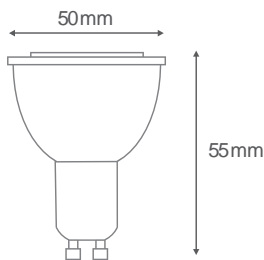

Dicroica controlada por wifi con función de Dimming y cambio de CCT.

REFERENCE		DIMENSION & WEIGHT		PHOTOMETRICAL DATA	
Reference	ILAR-00732	Diameter	50mm	Total Luminous Flux	350lm
Lamp type	GU10	Length	55mm	Luminous Efficacy	80lm/W
Lamp Base	GU10	Weight	30g	Beam Angle	120°
Nominal Lifetime (EOL end of life)	25000h			Colour Temperature	Yellow / Nature / White 2700K-6500K
Switching Cycle (times)	15000X			Colour Rendering Index	>80
Dimmable	Yes/ App			Colour Consistency	-
Mercury Free	Yes				

SIZE

BEAM ANGLE