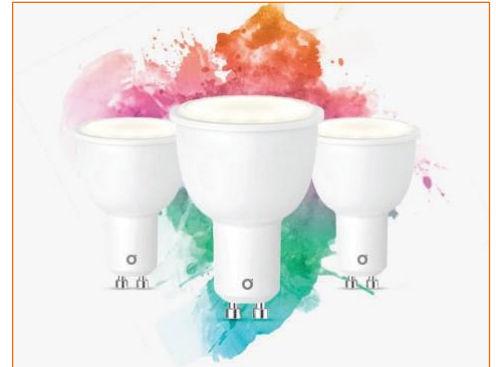

TECHNICAL INFORMATION

LÂMPADA LED SMART WIFI GU10 4.5W 2700K-6500K

Lâmpada GU10 controlada por Wifi com função de Dimming e mudança de CCT.

Wifi Controlled GU10 Bulb with Dimming and CCT change function.

Dicroica controlada por wifi con función de Dimming y cambio de CCT.

REFERENCE		DIMENSION & WEIGHT		PHOTOMETRICAL DATA	
Reference	ILAR-00732	Diameter	50mm	Total Luminous Flux	350lm
Lamp type	GU10	Length	55mm	Luminous Efficacy	80lm/W
Lamp Base	GU10	Weight	30g	Beam Angle	120°
Nominal Lifetime (EOL end of life)	25000h			Colour Temperature	Yellow / Nature / White 2700K-6500K
Switching Cycle (times)	15000X			Colour Rendering Index	>80
Dimmable	Yes/ App			Colour Consistency	-
Mercury Free	Yes				