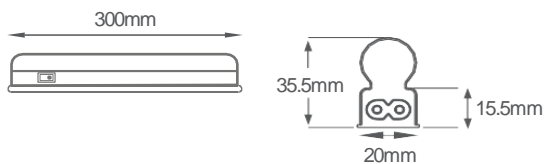

TECHNICAL INFORMATION

RÉGUA T5 IP20 4W 300MM

Régua de LED T5 com baixa altura de construção e possibilidade de criar linhas de luz contínuas com conexão simples.

Ref. 34167181 (4500K) | 34167182 (3000K)

REFERENCE		DIMENSION & WEIGHT		PHOTOMETRICAL DATA	
Led Type		Dimensions (LxWxH)	300mm	Total Luminous Flux	340 350lm
Body Material	PVC	Weight		Luminous Efficacy	85lm/W
Fixings		Volume		Beam Angle	300°
Housing Colour	White	Model	Single	Colour Temperature	3000K 4500K
Nominal Lifetime (EOL end of life)	40.000H	PC/BOX	30	Colour Rendering Index	>80
Dimmable	NO			Colour Consistency	
Base					

SIZE

BEAM ANGLE