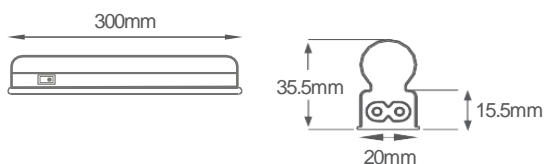

TECHNICAL INFORMATION

RÉGUA T5 PRO 110LM/W IP20 4W 300MM 4000K

Réguas de LED T5 com baixa altura de construção e possibilidade de criar linhas de luz contínuas com conexão simples.

Ref. 34167786

REFERENCE

Led Type	
Body Material	PVC
Fixings	
Housing Colour	White
Nominal Lifetime (EOL end of life)	40.000H
Dimmable	NO
Base	

DIMENSION & WEIGHT

Dimensions (LxWxH)	300mm
Weight	
Volume	
Model	Single
PC/BOX	30

PHOTOMETRICAL DATA

Total Luminous Flux	440lm
Luminous Efficacy	110lm/W
Beam Angle	300°
Colour Temperature	4000K
Colour Rendering Index	>80
Colour Consistency	

ELECTRICAL AND OPERATING DATA

Nominal Wattage	4W
Nominal Voltage	100-240V
Operating Frequency	50Hz
Power Factor	0.9
Starting Time 100% ON	
ON/OFF Cycles	
Operating Temperature	

ENERGY LABEL & STANDARS

Energy Label	A+
Energy Consumption KWH/1000H	4kWh
Type of Protection	IP20
Protection Class IK (shock resistance)	

CERTIFICATIONS

CE	YES
ROSH	YES
ENEC	NO
Warranty	2 YEARS

SIZE

BEAM ANGLE