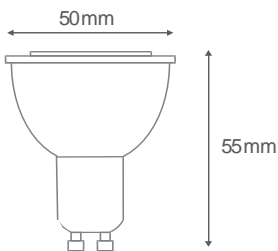

TECHNICAL INFORMATIONS

LÂMPADA LED GU10 5W

Warm white

Neutral white

Cool white

Lâmpada GU10 com vários ângulos de abertura e potências para diferentes espaços.

Ref. 34167321 (3000K) | 34167322 (4000K) | 34167323 (6500K)

REFERENCE		DIMENSION & WEIGHT		PHOTOMETRICAL DATA	
Lamp Base	GU10	Diameter	50mm	Total Luminous Flux	360 380 400lm
Lamp Type	GU10	Length	55mm	Luminous Efficacy	80lm/W
Nominal Lifetime (EOL end of life)	25.000H	Weight	0.040kg	Beam Angle	120°
Switching Cycle (times)	15.000X			Colour Temperature	3000K 4000K 6500K
Dimmable	NO			Colour Rendering Index	>80
Mercury Free	YES			Colour Consistency	<=6
ELECTRICAL AND OPERATING DATA		ENERGY LABEL & STANDARS		CERTIFICATIONS	
Power Rated	5W	Energy Label	A+	CE	YES
Equivalent Wattage	35W	Energy Consumption KWH/1000H	5kWh	ROSH	YES
Lamp Current	42mA			LM70	NO
Nominal Voltage	220-240V	Protection Class IK (shock resistance)		LM80	YES
Operating Frequency	50/60Hz			Warranty	2 YEARS
Power Factor	0.5				
Starting Time	0.5s				
Wam - Up Time (60%)	0.5s				
Operating Temperature	-30°C to +40°C				

SIZE

BEAM ANGLE