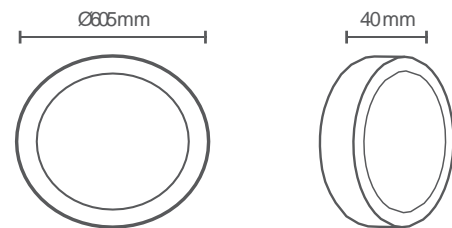

TECHNICAL INFORMATIONS

PAINEL SUPERFÍCIE REDONDO 48W BRANCO

Warm white

Neutral white

Cool white

Ref. 40254670 (3000K) | 40254671 (6000K)

REFERENCE		DIMENSION & WEIGHT		PHOTOMETRICAL DATA	
LED Type	SMD	Lenght	Ø605mm	Total Luminous Flux	3600Lm
Mountig Type	Surface	Width	Ø605mm	Luminous Efficacy	75Lm/W
Body Material	Aluminium/PC	Height	40mm	Beam Angle	180º
Housing Colour	White	Weight	2.870Kg	Colour Temperature	3000K 6000K
Body Shape	Round	Packaging Unit		Colour Rendering Index	>80
LGP	PS			Colour Consistency	<=6
Nominal Lifetime (EOL end of life)	30000H			UGR	
Dimmable	NO				

SIZE

BEAM ANGLE