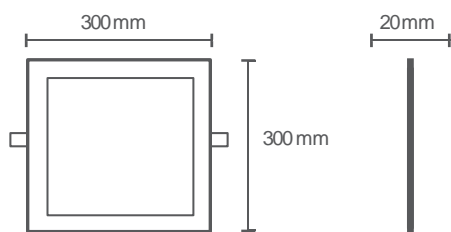

#### DIMENSION & WEIGHT

Lenght	300mm
Width	300mm
Height	20mm
Weight	0.835Kg
Cut-Out	280x280mm

#### PHOTOMETRICAL DATA

Total Luminous Flux	2130lm
Luminous Efficacy	90lm/W
Beam Angle	120°
Colour Temperature	4000K
Colour Rendering Index	>70
Colour Consistency	<=6
UGR	

#### SIZE