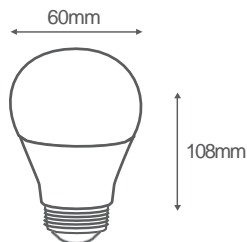

TECHNICAL INFORMATIONS

LÂMPADA LED E27 A60 7W

Warm white

Neutral white

Cool white

Lâmpada LED de design clássico com elevada eficiência e ângulo de abertura de 230°

Ref. 34167401 (3000K) | 34167402 (4000K) | 34167403 (6500K)

REFERENCE		DIMENSION & WEIGHT		PHOTOMETRICAL DATA	
Lamp Base	E27	Diameter	Ø60mm	Total Luminous Flux	610 620 630Lm
Lamp Type	A60	Length	108mm	Luminous Efficacy	90Lm/W
Nominal Lifetime (EOL end of life)	25.000H	Weight	0.050kg	Beam Angle	230°
Switching Cycle (times)	15.000X			Colour Temperature	3000K 4000K 6500K
Dimmable	NO			Colour Rendering Index	>80
Mercury Free	YES			Colour Consistency	<=6

SIZE

BEAM ANGLE