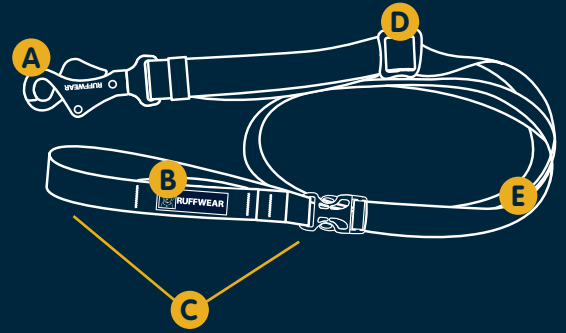

# Slackline™ Leash

an adjustable-length leash that can be hand-held or waist-worn

## KEY FEATURES

- A** Talon Clip™ is strong, secure and ergonomically designed for one-handed attachment
- B** Convenient accessory loop for pickup bags or small clip-on items
- C** Adjustable padded handle and side release buckle with aluminum unilook. Can be hand-held, waist worn or secured around a tree post.
- D** Ergonomic slider for easy length adjustment
- E** Low-light visibility with reflective trim

## SIZING

**LENGTH:** 3.5-6ft (1.1-1.8 m)

**WIDTH OF WEBBING:** 1 in (25 mm)

### Materials

- Polyester Tubelok™ webbing with reflective
- 6061-T6 anodized aluminum Talon Clip, side release buckle and leash slider
- PE foam padded handle
- Silicone logo label
- Made in Vietnam