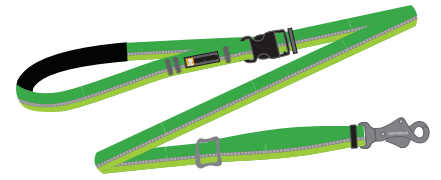

# Slackline™ Leash

an adjustable-length leash that can be hand-held or waist-worn

## KEY FEATURES

- A** Talon Clip™ is strong, secure and ergonomically designed for one-handed attachment
- B** Convenient accessory loop for pickup bags or small clip-on items
- C** Adjustable padded handle and side release buckle with aluminum unilook. Can be hand-held, waist worn or secured around a tree post.
- D** Ergonomic slider for easy length adjustment
- E** Low-light visibility with reflective trim

## SIZING

**LENGTH:** 3.5-6ft (1.1-1.8 m)

**WIDTH OF WEBBING:** 1 in (25 mm)

### Materials

- Polyester Tubelok™ webbing with reflective
- 6061-T6 anodized aluminum Talon Clip, side release buckle and leash slider
- PE foam padded handle
- Silicone logo label
- Made in Vietnam