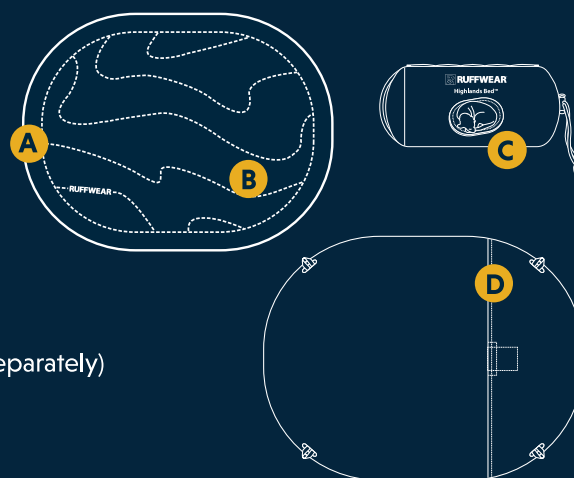

## KEY FEATURES

- A** Synthetic insulation insulates the dog from the ground
- B** Polyester fabric shell is water-resistant, quick-drying and durable
- C** Stuff sack included for storage and compressibility
- D** Integrated pad sleeve accommodates the Highlands Pad™ (sold separately) for additional insulation from hard surfaces

## SIZING

**UNROLLED**  
35 x 26 in; 1 in loft  
(89 x 66 x 2.5 cm)

**STUFFED**  
12 x 4 in  
(30 x 10 cm)

**WEIGHT**  
12.7 oz  
(360 g)